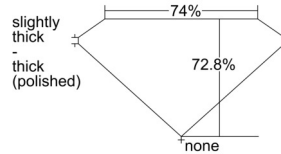

GIA®

FACSIMILE

GIA REPORT 7502426721

Verify this report at GIA.edu

GIA NATURAL DIAMOND DOSSIER®

September 16, 2024
GIA Report Number 7502426721
Shape and Cutting Style ..... Square Modified Brilliant
Measurements ..... 4.81 x 4.78 x 3.48 mm

GRADING RESULTS

Carat Weight ..... 0.71 carat
Color Grade ..... J
Clarity Grade VS2

ADDITIONAL GRADING INFORMATION

Polish ..... Excellent
Symmetry ..... Very Good
Fluorescence ..... None
Clarity Characteristics ..... Crystal
Inscription(s): GIA 7502426721

PROPORTIONS

Profile not to actual proportions

GRADING SCALES

GIA COLOR SCALE		GIA CLARITY SCALE			
COLORLESS	D	VERY VERY SLIGHTLY INCLUDED	FLAWLESS		
	E		INTERNALLY FLAWLESS		
	F		VVS₁		
	G		VVS₂		
	NEAR COLORLESS	H	VERY SLIGHTLY INCLUDED	VS₁	
		I		VS₂	
		FAINT	J	SLIGHTLY INCLUDED	SI₁
			K		SI₂
	L		I₁		
	VERT LIGHT		M	INCLUDED	I₂
N			I₃		
O					
P					
LIGHT	Q				
	R				
	S				
	T				
	U				
	Z