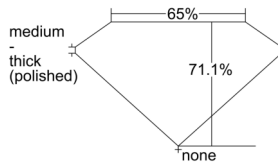

GIA®

FACSIMILE

GIA REPORT 7502427608

Verify this report at GIA.edu

GIA NATURAL DIAMOND DOSSIER®

September 17, 2024
GIA Report Number 7502427608
Shape and Cutting Style ..... Square Modified Brilliant
Measurements ..... 4.17 x 4.09 x 2.91 mm

GRADING RESULTS

Carat Weight ..... 0.40 carat
Color Grade ..... G
Clarity Grade VVS1

ADDITIONAL GRADING INFORMATION

Polish ..... Excellent
Symmetry ..... Very Good
Fluorescence ..... None
Clarity Characteristics ..... Feather
Inscription(s): GIA 7502427608

PROPORTIONS

Profile not to actual proportions

GRADING SCALES

GIA COLOR SCALE		GIA CLARITY SCALE			
COLORLESS	D	VERY VERY SLIGHTLY INCLUDED	FLAWLESS		
	E		INTERNALLY FLAWLESS		
	F	VERY SLIGHTLY INCLUDED	VVS₁		
	G		VVS₂		
	H		VS₁		
	NEAR COLORLESS	I	SLIGHTLY INCLUDED	VS₂	
		J		SI₁	
		FAINT	K	INCLUDED	SI₂
			L		I₁
			M		I₂
VERT LIGHT	N	LIGHT	I₃		
	O				
	P				
	Q				
	R				
	S