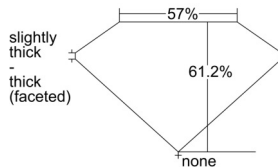

GIA®

FACSIMILE

GIA REPORT

7502441439

Verify this report at GIA.edu

GIA NATURAL DIAMOND DOSSIER®

September 18, 2024
GIA Report Number 7502441439
Shape and Cutting Style ..... Oval Brilliant
Measurements ..... 7.11 x 5.03 x 3.08 mm

GRADING RESULTS

Carat Weight ..... 0.71 carat
Color Grade ..... D
Clarity Grade VS1

ADDITIONAL GRADING INFORMATION

Polish ..... Excellent
Symmetry ..... Excellent
Fluorescence ..... None
Clarity Characteristics ..... Cloud
Inscription(s): GIA 7502441439

PROPORTIONS

Profile not to actual proportions

GRADING SCALES

GIA COLOR SCALE		GIA CLARITY SCALE			
COLORLESS	D	VERY VERY SLIGHTLY INCLUDED	FLAWLESS		
	E		INTERNALLY FLAWLESS		
	F	VERY SLIGHTLY INCLUDED	VS₁		
	G		VS₂		
	H		VS₁		
	NEAR COLORLESS	I	SLIGHTLY INCLUDED	VS₂	
		J		SI₁	
		FAINT	K	INCLUDED	SI₂
			L		I₁
			M		I₂
VERY LIGHT			N	INCLUDED	I₃
			O		
			P		
	Q				
LIGHT	R				
	S				
	T				
	U				
	V				
	Z