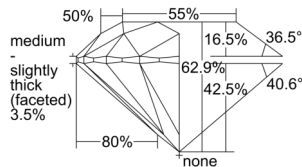

GIA®

FACSIMILE

GIA REPORT 7502445964

Verify this report at GIA.edu

GIA NATURAL DIAMOND DOSSIER®

September 18, 2024
GIA Report Number 7502445964
Shape and Cutting Style ..... Round Brilliant
Measurements ..... 5.63 - 5.66 x 3.55 mm

GRADING RESULTS

Carat Weight ..... 0.70 carat
Color Grade ..... E
Clarity Grade S11
Cut Grade ..... Excellent

ADDITIONAL GRADING INFORMATION

Polish ..... Excellent
Symmetry ..... Excellent
Fluorescence ..... Faint
Clarity Characteristics ..... Feather, Cloud
Inscription(s): GIA 7502445964

PROPORTIONS

Profile to actual proportions

GRADING SCALES

GIA COLOR SCALE

COLORLESS	D
	E
	F
	G
	H
	I
	J
NEAR COLORLESS	K
	L
FAIN	M
	N
	O
	P
VERY LIGHT	Q
	R
	S
	T
	U
	V
	W
	X
	Y
LIGHT	Z

GIA CLARITY SCALE

FLAWLESS	VERY VERY SLIGHTLY INCLUDED	EXCELLENT	
			INTERNAL FLAWLESS
VVS₁	VERY SLIGHTLY INCLUDED	VERY GOOD	
			VVS₂
VS₁	SLIGHTLY INCLUDED	GOOD	
			VS₂
SI₁	INCLUDED	FAIR	
			SI₂
POOR			
	I₁		
	I₂		
	I₃		

GIA CUT SCALE

EXCELLENT
VERY GOOD
GOOD
FAIR
POOR