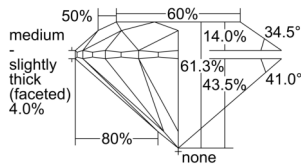

GIA®

FACSIMILE

GIA REPORT 7502449772

Verify this report at GIA.edu

GIA NATURAL DIAMOND DOSSIER®

September 24, 2024
GIA Report Number 7502449772
Shape and Cutting Style ..... Round Brilliant
Measurements ..... 4.26 - 4.30 x 2.63 mm

GRADING RESULTS

Carat Weight ..... 0.30 carat
Color Grade ..... E
Clarity Grade S11
Cut Grade ..... Excellent

ADDITIONAL GRADING INFORMATION

Polish ..... Very Good
Symmetry ..... Very Good
Fluorescence ..... Faint
Clarity Characteristics ..... Cloud, Crystal
Inscription(s): GIA 7502449772

PROPORTIONS

Profile to actual proportions

GRADING SCALES

GIA COLOR SCALE	GIA CLARITY SCALE	GIA CUT SCALE	
D	FLAWLESS	EXCELLENT	
E	INTERNALLY FLAWLESS		
F		VVS₁	VERY GOOD
G	VVS₂		
H	VS₁	GOOD	
I	VS₂		
J	S1₁	FAIR	
K	S1₂		
L	I₁	POOR	
M	I₂		
N	I₃		
O			
P			
Q			
R			
S			
T			
U			
V			
W			
X			
Y			
Z