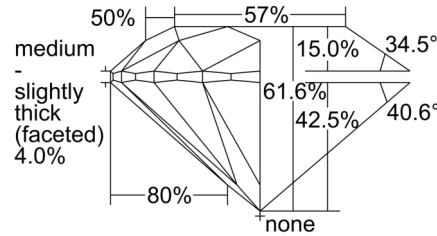

GIA NATURAL DIAMOND GRADING REPORT

September 20, 2024  
 GIA Report Number ..... 7502458629  
 Shape and Cutting Style ..... Round Brilliant  
 Measurements ..... 6.39 - 6.42 x 3.95 mm

GRADING RESULTS

Carat Weight ..... 1.01 carat  
 Color Grade ..... J  
 Clarity Grade ..... VS1  
 Cut Grade ..... Excellent

PROPORTIONS

Profile to actual proportions

CLARITY CHARACTERISTICS

KEY TO SYMBOLS\*

- Feather
- Needle
- Pinpoint
- Natural

\* Red symbols denote internal characteristics (inclusions). Green or black symbols denote external characteristics (blemishes). Diagram is an approximate representation of the diamond, and symbols shown indicate type, position, and approximate size of clarity characteristics. All clarity characteristics may not be shown. Details of finish are not shown.