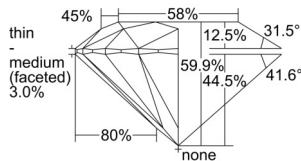

GIA®

FACSIMILE

GIA REPORT 7502459336

Verify this report at GIA.edu

GIA NATURAL DIAMOND DOSSIER®

September 20, 2024
GIA Report Number 7502459336
Shape and Cutting Style ..... Round Brilliant
Measurements ..... 5.42 - 5.44 x 3.25 mm

GRADING RESULTS

Carat Weight ..... 0.57 carat
Color Grade ..... F
Clarity Grade VS1
Cut Grade ..... Excellent

ADDITIONAL GRADING INFORMATION

Polish ..... Excellent
Symmetry ..... Excellent
Fluorescence ..... None
Clarity Characteristics..... Cloud, Needle, Pinpoint
Inscription(s): GIA 7502459336

PROPORTIONS

Profile to actual proportions

GRADING SCALES

GIA COLOR SCALE	GIA CLARITY SCALE	GIA CUT SCALE	
D	FLAWLESS	EXCELLENT	
E	INTERNALLY FLAWLESS		
F		VVS₁	VERY GOOD
G	VVS₂		
H	VS₁	GOOD	
I	VS₂		
J	SI₁	FAIR	
K	SI₂		
L	I₁	POOR	
M			I₂
N	I₃		
O			
P			
Q			
R			
S			
T			
U			
V			
W			
X			
Y			
Z