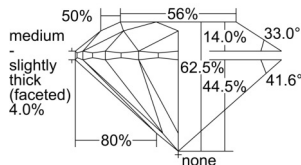

GIA®

FACSIMILE

GIA REPORT 7502463684

Verify this report at GIA.edu

GIA NATURAL DIAMOND DOSSIER®

September 20, 2024
GIA Report Number 7502463684
Shape and Cutting Style ..... Round Brilliant
Measurements ..... 5.09 - 5.12 x 3.19 mm

GRADING RESULTS

Carat Weight ..... 0.50 carat
Color Grade ..... F
Clarity Grade S11
Cut Grade ..... Excellent

ADDITIONAL GRADING INFORMATION

Polish ..... Excellent
Symmetry ..... Excellent
Fluorescence ..... None
Clarity Characteristics ..... Cloud, Crystal, Feather
Inscription(s): GIA 7502463684

PROPORTIONS

Profile to actual proportions

GRADING SCALES

GIA COLOR SCALE	GIA CLARITY SCALE	GIA CUT SCALE	
D	FLAWLESS	EXCELLENT	
E	INTERNALLY FLAWLESS		
F		VVS₁	VERY GOOD
G	VVS₂		
H	VS₁	GOOD	
I	VS₂		
J	S1₁	FAIR	
K	S1₂		
L	I₁	POOR	
M	I₂		
N	I₃		
O			
P			
Q			
R			
S			
T			
U			
V			
W			
X			
Y			
Z