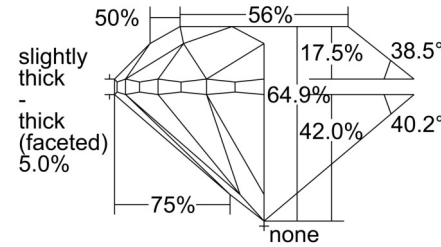

GIA NATURAL DIAMOND GRADING REPORT

September 23, 2024

GIA Report Number 7502478757

Shape and Cutting Style Round Brilliant

Measurements 7.05 - 7.14 x 4.61 mm

GRADING RESULTS

Carat Weight 1.50 carat

Color Grade K

Clarity Grade SI1

Cut Grade Very Good

ADDITIONAL GRADING INFORMATION

Polish Excellent

Symmetry Good

Fluorescence Strong Blue

Inscription(s): GIA 7502478757

Comments: Additional clouds are not shown. Pinpoints are not shown.

PROPORTIONS

Profile to actual proportions

CLARITY CHARACTERISTICS

KEY TO SYMBOLS*

- Crystal ^ Extra Facet
- ~ Feather
- ☉ Cloud
- ▲ Natural

* Red symbols denote internal characteristics (inclusions). Green or black symbols denote external characteristics (blemishes). Diagram is an approximate representation of the diamond, and symbols shown indicate type, position, and approximate size of clarity characteristics. All clarity characteristics may not be shown. Details of finish are not shown.