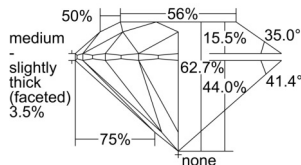

GIA®

FACSIMILE

GIA REPORT 7502481467

Verify this report at GIA.edu

GIA NATURAL DIAMOND DOSSIER®

September 23, 2024
GIA Report Number 7502481467
Shape and Cutting Style ..... Round Brilliant
Measurements ..... 4.51 - 4.53 x 2.83 mm

GRADING RESULTS

Carat Weight ..... 0.35 carat
Color Grade ..... H
Clarity Grade S11
Cut Grade ..... Excellent

ADDITIONAL GRADING INFORMATION

Polish ..... Excellent
Symmetry ..... Excellent
Fluorescence ..... Faint
Clarity Characteristics ..... Feather
Inscription(s): GIA 7502481467

PROPORTIONS

Profile to actual proportions