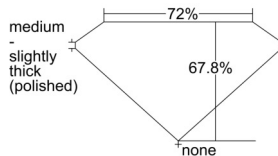

GIA®

FACSIMILE

GIA REPORT

7502483441

Verify this report at GIA.edu

GIA NATURAL DIAMOND DOSSIER®

September 24, 2024
GIA Report Number 7502483441
Shape and Cutting Style ..... Square Modified Brilliant
Measurements ..... 5.26 x 5.23 x 3.54 mm

GRADING RESULTS

Carat Weight ..... 0.80 carat
Color Grade ..... G
Clarity Grade VS2

ADDITIONAL GRADING INFORMATION

Polish ..... Excellent
Symmetry ..... Very Good
Fluorescence ..... None
Clarity Characteristics..... Feather, Cavity
Inscription(s): GIA 7502483441

PROPORTIONS

Profile not to actual proportions

GRADING SCALES

GIA COLOR SCALE		GIA CLARITY SCALE			
COLORLESS	D	VERY VERY SLIGHTLY INCLUDED	FLAWLESS		
	E		INTERNALLY FLAWLESS		
	F	VERY SLIGHTLY INCLUDED	VVS₁		
	G		VVS₂		
	H		VS₁		
	NEAR COLORLESS	I	SLIGHTLY INCLUDED	VS₂	
		J		SI₁	
		FAINT	K	INCLUDED	SI₂
			L		I₁
			M		I₂
N			I₃		
VERT LIGHT	O	LIGHT			
	P				
	Q				
	R				
	S				
	T				
LIGHT	U				
	V				
	W				
	X				
Y					
Z