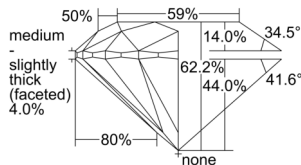

GIA®

FACSIMILE

GIA REPORT 7502485380

Verify this report at GIA.edu

GIA NATURAL DIAMOND DOSSIER®

September 23, 2024
GIA Report Number **7502485380**
Shape and Cutting Style ..... **Round Brilliant**
Measurements ..... **5.68 - 5.71 x 3.54 mm**

GRADING RESULTS

Carat Weight ..... **0.70 carat**
Color Grade ..... **K**
Clarity Grade **S11**
Cut Grade ..... **Excellent**

ADDITIONAL GRADING INFORMATION

Polish ..... **Excellent**
Symmetry ..... **Excellent**
Fluorescence ..... **None**
Clarity Characteristics ..... **Feather**
Inscription(s): **GIA 7502485380**

PROPORTIONS

Profile to actual proportions

GRADING SCALES

GIA COLOR SCALE	GIA CLARITY SCALE	GIA CUT SCALE	
D	FLAWLESS	EXCELLENT	
E	INTERNALLY FLAWLESS		
F		VVS₁	VERY GOOD
G	VVS₂		
H	VS₁	GOOD	
I	VS₂		
J	S1₁	FAIR	
K	S1₂		
L	I₁	POOR	
M	I₂		
N	I₃		
O			
P			
Q			
R			
S			
T			
U			
V			
W			
X			
Y			
Z