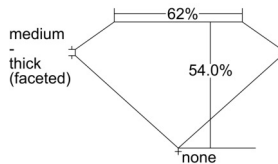

GIA®

FACSIMILE

GIA REPORT 7502485553

Verify this report at GIA.edu

GIA NATURAL DIAMOND DOSSIER®

September 24, 2024
GIA Report Number 7502485553
Shape and Cutting Style ..... Heart Brilliant
Measurements ..... 5.91 x 6.70 x 3.62 mm

GRADING RESULTS

Carat Weight ..... 0.80 carat
Color Grade ..... J
Clarity Grade VVS1

ADDITIONAL GRADING INFORMATION

Polish ..... Excellent
Symmetry ..... Very Good
Fluorescence ..... None
Clarity Characteristics ..... Cloud, Feather
Inscription(s): GIA 7502485553

PROPORTIONS

Profile not to actual proportions

GRADING SCALES

GIA COLOR SCALE		GIA CLARITY SCALE	
COLORLESS	D	VERY VERY SLIGHTLY INCLUDED	FLAWLESS
	E		INTERNALLY FLAWLESS
	F		VVS₁
	G		VVS₂
	H		VS₁
	I		VS₂
	J		SI₁
	K		SI₂
	L		I₁
	M		I₂
NEAR COLORLESS	N	SLIGHTLY INCLUDED	I₃
	O		
	P		
	Q		
FAINT	R		
	S		
	T		
	U		
VERY LIGHT	V		
	W		
	X		
	Y		
LIGHT	Z