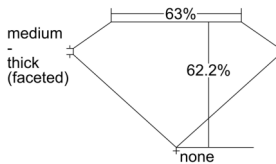

GIA®

FACSIMILE

GIA REPORT 7502485614

Verify this report at GIA.edu

GIA NATURAL DIAMOND DOSSIER®

September 24, 2024
GIA Report Number 7502485614
Shape and Cutting Style ..... Heart Brilliant
Measurements ..... 4.54 x 5.26 x 3.27 mm

GRADING RESULTS

Carat Weight ..... 0.45 carat
Color Grade ..... D
Clarity Grade VS1

ADDITIONAL GRADING INFORMATION

Polish ..... Excellent
Symmetry ..... Excellent
Fluorescence ..... None
Clarity Characteristics ..... Crystal, Feather, Needle
Inscription(s): GIA 7502485614

PROPORTIONS

Profile not to actual proportions

GRADING SCALES

GIA COLOR SCALE		GIA CLARITY SCALE			
COLORLESS	D	VERY VERY SLIGHTLY INCLUDED	FLAWLESS		
	E		INTERNALLY FLAWLESS		
	F	VERY SLIGHTLY INCLUDED	VVS₁		
	G		VVS₂		
	H		VS₁		
	NEAR COLORLESS	I	SLIGHTLY INCLUDED	VS₂	
		J		SI₁	
		FAINT	K	INCLUDED	SI₂
			L		I₁
			M		I₂
VERT LIGHT	N	LIGHT	I₃		
	O				
	P				
	Q				
	R