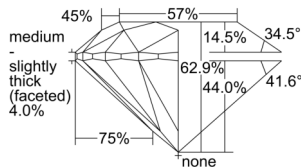

GIA®

FACSIMILE

GIA REPORT 7502494247

Verify this report at GIA.edu

GIA NATURAL DIAMOND DOSSIER®

September 25, 2024
GIA Report Number **7502494247**
Shape and Cutting Style ..... **Round Brilliant**
Measurements ..... **5.03 - 5.07 x 3.18 mm**

GRADING RESULTS

Carat Weight ..... **0.50 carat**
Color Grade ..... **I**
Clarity Grade **VS2**
Cut Grade ..... **Excellent**

ADDITIONAL GRADING INFORMATION

Polish ..... **Excellent**
Symmetry ..... **Excellent**
Fluorescence ..... **None**
Clarity Characteristics..... **Cloud, Crystal**
Inscription(s): **GIA 7502494247**

PROPORTIONS

Profile to actual proportions

GRADING SCALES

GIA COLOR SCALE	GIA CLARITY SCALE	GIA CUT SCALE	
D	FLAWLESS	EXCELLENT	
E	INTERNALLY FLAWLESS		
F		VVS₁	VERY GOOD
G	VVS₂		
H	VS₁	GOOD	
I	VS₂		
J	SI₁	FAIR	
K	SI₂		
L	I₁	POOR	
M			
N			
O	I₂		
P			
Q	I₃		
R			
S			
T			
U			
V			
W			
X			
Y			
Z