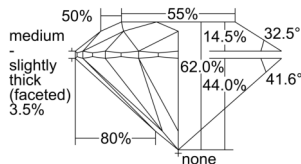

GIA®

FACSIMILE

GIA NATURAL DIAMOND DOSSIER®

September 24, 2024
GIA Report Number 7502494444
Shape and Cutting Style ..... Round Brilliant
Measurements ..... 4.32 - 4.34 x 2.69 mm

GRADING RESULTS

Carat Weight ..... 0.30 carat
Color Grade ..... G
Clarity Grade S11
Cut Grade ..... Excellent

ADDITIONAL GRADING INFORMATION

Polish ..... Excellent
Symmetry ..... Excellent
Fluorescence ..... None
Clarity Characteristics ..... Crystal, Feather, Cloud
Inspection(s): GIA 7502494444

GIA REPORT 7502494444

Verify this report at GIA.edu

PROPORTIONS

Profile to actual proportions

GRADING SCALES

GIA COLOR SCALE	GIA CLARITY SCALE	GIA CUT SCALE	
D	FLAWLESS	EXCELLENT	
E	INTERNALLY FLAWLESS		
F		VVS₁	VERY GOOD
G	VVS₂		
H	VS₁	GOOD	
I	VS₂		
J	S1₁	FAIR	
K	S1₂		
L	I₁	POOR	
M	I₂		
N	I₃		
O			
P			
Q			
R			
S			
T			
U			
V			
W			
X			
Y			
Z