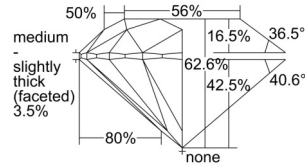

GIA®

FACSIMILE

GIA NATURAL DIAMOND DOSSIER®

September 25, 2024
GIA Report Number 7502499141
Shape and Cutting Style ..... Round Brilliant
Measurements ..... 5.33 - 5.36 x 3.35 mm

GRADING RESULTS

Carat Weight ..... 0.59 carat
Color Grade ..... G
Clarity Grade VS1
Cut Grade ..... Excellent

ADDITIONAL GRADING INFORMATION

Polish ..... Excellent
Symmetry ..... Excellent
Fluorescence ..... None
Clarity Characteristics..... Crystal, Needle
Inscription(s): GIA 7502499141

GIA REPORT 7502499141

Verify this report at GIA.edu

PROPORTIONS

Profile to actual proportions