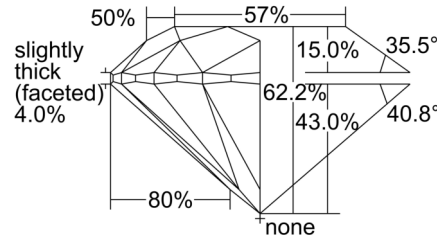

GIA REPORT
7502503518

Verify this report at GIA.edu

FACSIMILE

This is a digital representation of the original GIA Report. This representation might not be accepted in lieu of the original GIA Report in certain circumstances. The original GIA Report includes certain security features which are not reproducible on this facsimile.

GIA NATURAL DIAMOND GRADING REPORT

September 30, 2024
GIA Report Number 7502503518
Shape and Cutting Style ..... Round Brilliant
Measurements ..... 8.09 - 8.12 x 5.04 mm

GRADING RESULTS

Carat Weight ..... 2.06 carat
Color Grade ..... G
Clarity Grade VS1
Cut Grade ..... Excellent

ADDITIONAL GRADING INFORMATION

Polish ..... Excellent
Symmetry ..... Excellent
Fluorescence ..... None
Inscription(s): GIA 7502503518
Comments: Pinpoints are not shown.

PROPORTIONS

Profile to actual proportions