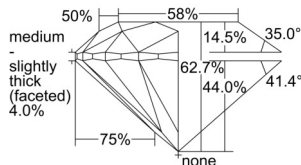

GIA®

FACSIMILE

GIA REPORT 7502520316

Verify this report at GIA.edu

GIA NATURAL DIAMOND DOSSIER®

September 27, 2024
GIA Report Number 7502520316
Shape and Cutting Style ..... Round Brilliant
Measurements ..... 4.27 - 4.30 x 2.69 mm

GRADING RESULTS

Carat Weight ..... 0.30 carat
Color Grade I
Clarity Grade VS1
Cut Grade ..... Excellent

ADDITIONAL GRADING INFORMATION

Polish ..... Excellent
Symmetry ..... Excellent
Fluorescence ..... None
Clarity Characteristics..... Crystal, Pinpoint
Inscription(s): GIA 7502520316

PROPORTIONS

Profile to actual proportions

GRADING SCALES

GIA COLOR SCALE	GIA CLARITY SCALE	GIA CUT SCALE	
D	FLAWLESS	EXCELLENT	
E	INTERNALLY FLAWLESS		
F		VVS₁	VERY GOOD
G	VVS₂		
H	VS₁	GOOD	
I	VS₂		
J	SI₁	FAIR	
K	SI₂		
L	I₁	POOR	
M	I₂		
N	I₃		
O			
P			
Q			
R			
S			
T			
U			
V			
W			
X			
Y			
Z