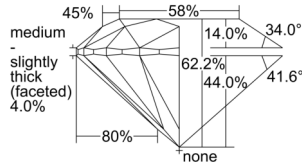

GIA®

FACSIMILE

GIA REPORT

7502534726

Verify this report at GIA.edu

GIA NATURAL DIAMOND DOSSIER®

September 30, 2024
GIA Report Number 7502534726
Shape and Cutting Style ..... Round Brilliant
Measurements ..... 4.10 - 4.13 x 2.56 mm

GRADING RESULTS

Carat Weight ..... 0.26 carat
Color Grade ..... F
Clarity Grade VVS1
Cut Grade ..... Excellent

ADDITIONAL GRADING INFORMATION

Polish ..... Excellent
Symmetry ..... Excellent
Fluorescence ..... None
Clarity Characteristics ..... Pinpoint, Cavity
Inscription(s): GIA 7502534726

PROPORTIONS

Profile to actual proportions

GRADING SCALES

GIA COLOR SCALE	GIA CLARITY SCALE	GIA CUT SCALE	
D	FLAWLESS	EXCELLENT	
E	INTERNALLY FLAWLESS		
F		VVS₁	VERY GOOD
G	VVS₂		
H	VS₁	GOOD	
I	VS₂		
J	SI₁	FAIR	
K	SI₂		
L	I₁	POOR	
M	I₂		
N	I₃		
O			
P			
Q			
R			
S			
T			
U			
V			
W			
X			
Y			
Z