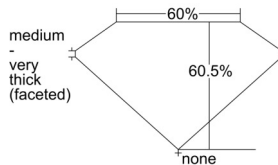

GIA®

FACSIMILE

GIA REPORT 7502540032

Verify this report at GIA.edu

GIA NATURAL DIAMOND DOSSIER®

October 01, 2024
GIA Report Number 7502540032
Shape and Cutting Style ..... Heart Brilliant
Measurements ..... 4.60 x 5.38 x 3.26 mm

GRADING RESULTS

Carat Weight ..... 0.46 carat
Color Grade ..... F
Clarity Grade VS2

ADDITIONAL GRADING INFORMATION

Polish ..... Excellent
Symmetry ..... Very Good
Fluorescence ..... None
Clarity Characteristics ..... Feather
Inscription(s): GIA 7502540032

PROPORTIONS

Profile not to actual proportions

GRADING SCALES

GIA COLOR SCALE		GIA CLARITY SCALE			
COLORLESS	D	VERY VERY SLIGHTLY INCLUDED	FLAWLESS		
	E		INTERNALLY FLAWLESS		
	F	VERY SLIGHTLY INCLUDED	VVS₁		
	G		VVS₂		
	H		VS₁		
	NEAR COLORLESS	I	SLIGHTLY INCLUDED	VS₂	
		J		SI₁	
		FAINT	K	INCLUDED	SI₂
			L		I₁
			M		I₂
VERT LIGHT	N		INCLUDED	I₃	
	O				
	P				
	Q				
	LIGHT	R			
		S			
T					
U					
	V				
	W				
	X				
	Y				
	Z