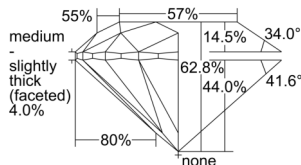

GIA®

FACSIMILE

GIA NATURAL DIAMOND DOSSIER®

October 01, 2024
GIA Report Number 7502542619
Shape and Cutting Style ..... Round Brilliant
Measurements ..... 5.06 - 5.08 x 3.18 mm

GRADING RESULTS

Carat Weight ..... 0.50 carat
Color Grade ..... G
Clarity Grade S11
Cut Grade ..... Excellent

ADDITIONAL GRADING INFORMATION

Polish ..... Excellent
Symmetry ..... Excellent
Fluorescence ..... None
Clarity Characteristics ..... Crystal, Cloud
Inscription(s): GIA 7502542619

GIA REPORT 7502542619

Verify this report at GIA.edu

PROPORTIONS

Profile to actual proportions

GRADING SCALES

GIA COLOR SCALE	GIA CLARITY SCALE	GIA CUT SCALE	
D	FLAWLESS	EXCELLENT	
E	INTERNALLY FLAWLESS		
F		VVS₁	VERY GOOD
G	VVS₂		
H	VS₁	GOOD	
I	VS₂		
J	S1₁	FAIR	
K	S1₂		
L	I₁	POOR	
M	I₂		
N	I₃		
O			
P			
Q			
R			
S			
T			
U			
V			
W			
X			
Y			
Z