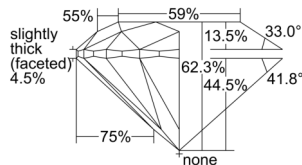

GIA®

FACSIMILE

GIA NATURAL DIAMOND DOSSIER®

October 01, 2024
GIA Report Number 7502543926
Shape and Cutting Style ..... Round Brilliant
Measurements ..... 4.73 - 4.74 x 2.95 mm

GRADING RESULTS

Carat Weight ..... 0.40 carat
Color Grade ..... E
Clarity Grade S11
Cut Grade ..... Excellent

ADDITIONAL GRADING INFORMATION

Polish ..... Excellent
Symmetry ..... Excellent
Fluorescence ..... None
Clarity Characteristics ..... Feather
Inscription(s): GIA 7502543926

GIA REPORT 7502543926

Verify this report at GIA.edu

PROPORTIONS

Profile to actual proportions