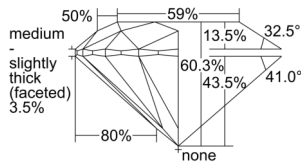

GIA®

FACSIMILE

GIA NATURAL DIAMOND DOSSIER®

October 03, 2024
GIA Report Number 7502543942
Shape and Cutting Style ..... Round Brilliant
Measurements ..... 4.38 - 4.39 x 2.64 mm

GRADING RESULTS

Carat Weight ..... 0.31 carat
Color Grade ..... D
Clarity Grade S11
Cut Grade ..... Excellent

ADDITIONAL GRADING INFORMATION

Polish ..... Excellent
Symmetry ..... Excellent
Fluorescence ..... None
Clarity Characteristics ..... Cloud, Feather
Inscription(s): GIA 7502543942

GIA REPORT 7502543942

Verify this report at GIA.edu

PROPORTIONS

Profile to actual proportions

GRADING SCALES

GIA COLOR SCALE	GIA CLARITY SCALE	GIA CUT SCALE
D	FLAWLESS	EXCELLENT
E	FLAWLESS	
F	INTERNALLY FLAWLESS	VERY GOOD
G	FLAWLESS	
H	VVS₁	GOOD
I	VVS₂	
J	VS₁	FAIR
K	VS₂	
L	S1₁	POOR
M	S1₂	
N	I₁	
O	I₂	
P	I₃	
Q		
R		
S		
T		
U		
V		
W		
X		
Y		
Z