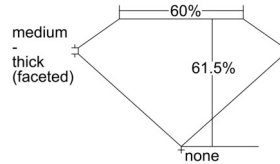

GIA®

FACSIMILE

GIA REPORT 7502547041

Verify this report at GIA.edu

GIA NATURAL DIAMOND DOSSIER®

October 01, 2024
GIA Report Number 7502547041
Shape and Cutting Style ..... Oval Brilliant
Measurements ..... 5.36 x 3.87 x 2.38 mm

GRADING RESULTS

Carat Weight ..... 0.30 carat
Color Grade ..... D
Clarity Grade VS2

ADDITIONAL GRADING INFORMATION

Polish ..... Excellent
Symmetry ..... Excellent
Fluorescence ..... None
Clarity Characteristics ..... Feather
Inscription(s): GIA 7502547041

PROPORTIONS

Profile not to actual proportions

GRADING SCALES

GIA COLOR SCALE		GIA CLARITY SCALE			
COLORLESS	D	VERY VERY SLIGHTLY INCLUDED	FLAWLESS		
	E		INTERNALLY FLAWLESS		
	F	VERY SLIGHTLY INCLUDED	VVS₁		
	G		VVS₂		
	H		VS₁		
	NEAR COLORLESS	I	SLIGHTLY INCLUDED	VS₂	
		J		SI₁	
		FAINT	K	INCLUDED	SI₂
			L		I₁
			M		I₂
VERT LIGHT	N		INCLUDED	I₃	
	O				
	P				
	Q				
	LIGHT		R		
		S			
		T			
U					
V					
W					
X					
Y					
Z