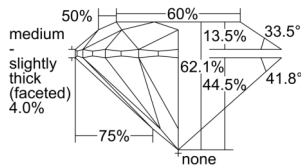

GIA®

FACSIMILE

GIA REPORT 7502547775

Verify this report at GIA.edu

GIA NATURAL DIAMOND DOSSIER®

October 01, 2024
GIA Report Number 7502547775
Shape and Cutting Style ..... Round Brilliant
Measurements ..... 5.12 - 5.15 x 3.19 mm

GRADING RESULTS

Carat Weight ..... 0.51 carat
Color Grade ..... G
Clarity Grade S11
Cut Grade ..... Excellent

ADDITIONAL GRADING INFORMATION

Polish ..... Excellent
Symmetry ..... Excellent
Fluorescence ..... None
Clarity Characteristics..... Crystal, Cloud, Feather
Inscription(s): GIA 7502547775

PROPORTIONS

Profile to actual proportions

GRADING SCALES

GIA COLOR SCALE	GIA CLARITY SCALE	GIA CUT SCALE	
D	FLAWLESS	EXCELLENT	
E	INTERNALLY FLAWLESS		
F		VVS₁	VERY GOOD
G	VVS₂		
H	VS₁	GOOD	
I	VS₂		
J	S1₁	FAIR	
K	S1₂		
L	I₁	POOR	
M	I₂		
N	I₃		
O			
P			
Q			
R			
S			
T			
U			
V			
W			
X			
Y			
Z