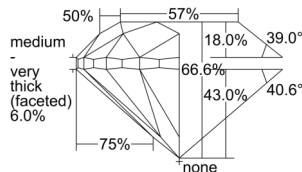

GIA®

FACSIMILE

GIA REPORT 7502552205

Verify this report at GIA.edu

GIA NATURAL DIAMOND DOSSIER®

October 07, 2024
GIA Report Number 7502552205
Shape and Cutting Style ..... Round Brilliant
Measurements ..... 4.79 - 4.90 x 3.23 mm

GRADING RESULTS

Carat Weight ..... 0.50 carat
Color Grade ..... G
Clarity Grade VS2
Cut Grade ..... Good

ADDITIONAL GRADING INFORMATION

Polish ..... Good
Symmetry ..... Good
Fluorescence ..... None
Clarity Characteristics..... Crystal, Indented Natural
Inscription(s): GIA 7502552205

PROPORTIONS

Profile to actual proportions

GRADING SCALES

GIA COLOR SCALE

COLOURESS	D
	E
	F
	G
	H
	I
	J
NEAR COLOURESS	K
	L
FAINT	M
	N
	O
	P
VERY LIGHT	Q
	R
	S
	T
	U
	V
LIGHT	W
	X
	Y
	Z

GIA CLARITY SCALE

FLAWLESS	VERY VERY SLIGHTLY INCLUDED	VVS₁	
			VVS₂
INTERNALLY FLAWLESS	VERY SLIGHTLY INCLUDED	VS₁	
		VS₂	
SLIGHTLY INCLUDED	INCLUDED	I₁	
		I₂	
		I₃	

GIA CUT SCALE

EXCELLENT
VERY GOOD
GOOD
FAIR
POOR