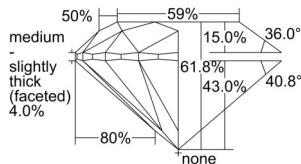

GIA®

FACSIMILE

GIA REPORT 7502552843

Verify this report at GIA.edu

GIA NATURAL DIAMOND DOSSIER®

October 03, 2024
GIA Report Number 7502552843
Shape and Cutting Style ..... Round Brilliant
Measurements ..... 5.67 - 5.70 x 3.51 mm

GRADING RESULTS

Carat Weight ..... 0.70 carat
Color Grade I
Clarity Grade S11
Cut Grade ..... Excellent

ADDITIONAL GRADING INFORMATION

Polish ..... Excellent
Symmetry ..... Excellent
Fluorescence ..... None
Clarity Characteristics ..... Crystal
Inscription(s): GIA 7502552843

PROPORTIONS

Profile to actual proportions

GRADING SCALES

GIA COLOR SCALE

COLORLESS	D
	E
	F
	G
	H
	I
	J
NEAR COLORLESS	K
	L
FAIN	M
	N
	O
	P
VERY LIGHT	R
	S
	T
	U
	V
	W
	X
	Y
LIGHT	Z

GIA CLARITY SCALE

FLAWLESS	INTERNAL FLAWLESS	
		EXCELLENT
VERY VERY SLIGHTLY INCLUDED	VVS₁	
	VVS₂	
VERY SLIGHTLY INCLUDED	VS₁	
	VS₂	
SLIGHTLY INCLUDED	S1₁	
	S1₂	
INCLUDED	I₁	
	I₂	
	I₃	
POOR		

GIA CUT SCALE

EXCELLENT
VERY GOOD
GOOD
FAIR
POOR