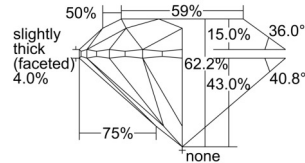

GIA®

FACSIMILE

GIA REPORT 7502553778

Verify this report at GIA.edu

GIA NATURAL DIAMOND DOSSIER®

October 15, 2024
GIA Report Number 7502553778
Shape and Cutting Style ..... Round Brilliant
Measurements ..... 5.37 - 5.41 x 3.35 mm

GRADING RESULTS

Carat Weight ..... 0.61 carat
Color Grade ..... F
Clarity Grade S11
Cut Grade ..... Excellent

ADDITIONAL GRADING INFORMATION

Polish ..... Excellent
Symmetry ..... Excellent
Fluorescence ..... None
Clarity Characteristics ..... Crystal, Feather
Inscription(s): GIA 7502553778

PROPORTIONS

Profile to actual proportions

GRADING SCALES

GIA COLOR SCALE	GIA CLARITY SCALE	GIA CUT SCALE	
D	FLAWLESS	EXCELLENT	
E	INTERNALLY FLAWLESS		
F		VVS₁	VERY GOOD
G	VVS₂		
H	VS₁	GOOD	
I	VS₂		
J	S1₁	FAIR	
K	S1₂		
L	I₁	POOR	
M	I₂		
N	I₃		
O			
P			
Q			
R			
S			
T			
U			
V			
W			
X			
Y			
Z