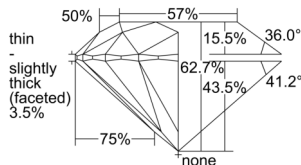

GIA®

FACSIMILE

GIA REPORT 7502553816

Verify this report at GIA.edu

GIA NATURAL DIAMOND DOSSIER®

October 03, 2024
GIA Report Number 7502553816
Shape and Cutting Style ..... Round Brilliant
Measurements ..... 4.74 - 4.78 x 2.98 mm

GRADING RESULTS

Carat Weight ..... 0.41 carat
Color Grade ..... K
Clarity Grade ..... Internally Flawless
Cut Grade ..... Excellent

ADDITIONAL GRADING INFORMATION

Polish ..... Excellent
Symmetry ..... Excellent
Fluorescence ..... None
Clarity Characteristics..... Minor Details of Polish
Inspection(s): GIA 7502553816

PROPORTIONS

GRADING SCALES

GIA COLOR SCALE	GIA CLARITY SCALE	GIA CUT SCALE	
D	FLAWLESS	EXCELLENT	
E	INTERNALLY FLAWLESS		
F		VVS₁	VERY GOOD
G	VVS₂		
H	VS₁	GOOD	
I	VS₂		
J	SI₁	FAIR	
K	SI₂		
L	I₁	POOR	
M	I₂		
N	I₃		
O			
P			
Q			
R			
S			
T			
U			
V			
W			
X			
Y			
Z