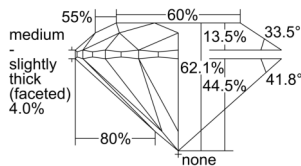

GIA®

FACSIMILE

GIA REPORT 7502559575

Verify this report at GIA.edu

GIA NATURAL DIAMOND DOSSIER®

October 03, 2024
GIA Report Number 7502559575
Shape and Cutting Style ..... Round Brilliant
Measurements ..... 5.05 - 5.07 x 3.14 mm

GRADING RESULTS

Carat Weight ..... 0.50 carat
Color Grade ..... H
Clarity Grade S11
Cut Grade ..... Excellent

ADDITIONAL GRADING INFORMATION

Polish ..... Excellent
Symmetry ..... Excellent
Fluorescence ..... None
Clarity Characteristics..... Cloud, Crystal, Feather
Inscription(s): GIA 7502559575

PROPORTIONS

Profile to actual proportions