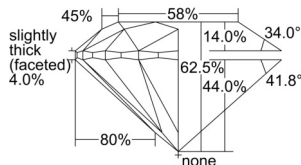

GIA®

FACSIMILE

GIA REPORT 7502567443

Verify this report at GIA.edu

GIA NATURAL DIAMOND DOSSIER®

October 07, 2024
GIA Report Number 7502567443
Shape and Cutting Style ..... Round Brilliant
Measurements ..... 3.86 - 3.89 x 2.42 mm

GRADING RESULTS

Carat Weight ..... 0.22 carat
Color Grade ..... D
Clarity Grade VVS1
Cut Grade ..... Excellent

ADDITIONAL GRADING INFORMATION

Polish ..... Excellent
Symmetry ..... Excellent
Fluorescence ..... None
Clarity Characteristics ..... Pinpoint, Feather
Inscription(s): GIA 7502567443

PROPORTIONS

Profile to actual proportions