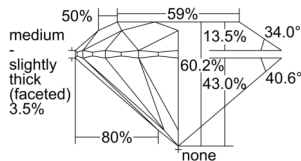

GIA®

FACSIMILE

GIA REPORT 7502575732

Verify this report at GIA.edu

GIA NATURAL DIAMOND DOSSIER®

October 07, 2024
GIA Report Number 7502575732
Shape and Cutting Style ..... Round Brilliant
Measurements ..... 5.10 - 5.14 x 3.08 mm

GRADING RESULTS

Carat Weight ..... 0.50 carat
Color Grade ..... E
Clarity Grade S11
Cut Grade ..... Excellent

ADDITIONAL GRADING INFORMATION

Polish ..... Excellent
Symmetry ..... Excellent
Fluorescence ..... None
Clarity Characteristics..... Crystal, Cloud, Feather
Inscription(s): GIA 7502575732

PROPORTIONS

Profile to actual proportions

GRADING SCALES

GIA COLOR SCALE	GIA CLARITY SCALE	GIA CUT SCALE	
D	FLAWLESS	EXCELLENT	
E	INTERNALLY FLAWLESS		
F		VVS₁	VERY GOOD
G	VVS₂		
H	VS₁	GOOD	
I	VS₂		
J	S1₁	FAIR	
K	S1₂		
L	I₁	POOR	
M	I₂		
N	I₃		
O			
P			
Q			
R			
S			
T			
U			
V			
W			
X			
Y			
Z