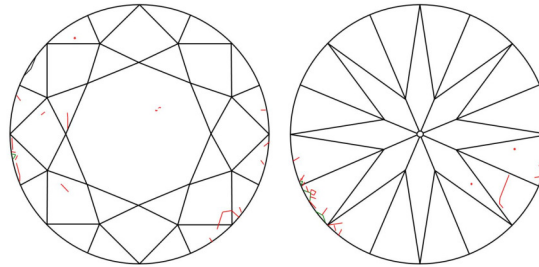

GIA NATURAL DIAMOND GRADING REPORT

October 07, 2024

GIA Report Number 7502578974

Shape and Cutting Style Round Brilliant

Measurements 7.05 - 7.12 x 4.60 mm

GRADING RESULTS

Carat Weight 1.50 carat

Color Grade G

Clarity Grade SI1

Cut Grade Very Good

ADDITIONAL GRADING INFORMATION

Polish Excellent

Symmetry Very Good

Fluorescence None

Inscription(s): GIA 7502578974

Comments: Additional pinpoints are not shown.

PROPORTIONS

Profile to actual proportions

CLARITY CHARACTERISTICS

KEY TO SYMBOLS*

- Feather
- Cloud
- Needle
- Pinpoint
- Indented Natural
- Natural
- Extra Facet

* Red symbols denote internal characteristics (inclusions). Green or black symbols denote external characteristics (blemishes). Diagram is an approximate representation of the diamond, and symbols shown indicate type, position, and approximate size of clarity characteristics. All clarity characteristics may not be shown. Details of finish are not shown.