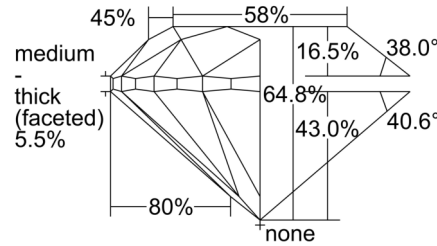

GIA NATURAL DIAMOND GRADING REPORT

October 07, 2024

GIA Report Number 7502578974

Shape and Cutting Style Round Brilliant

Measurements 7.05 - 7.12 x 4.60 mm

GRADING RESULTS

Carat Weight 1.50 carat

Color Grade G

Clarity Grade SI1

Cut Grade Very Good

ADDITIONAL GRADING INFORMATION

Polish Excellent

Symmetry Very Good

Fluorescence None

Inscription(s): GIA 7502578974

Comments: Additional pinpoints are not shown.

PROPORTIONS

Profile to actual proportions

CLARITY CHARACTERISTICS

KEY TO SYMBOLS*

- Feather
- Cloud
- Needle
- Pinpoint
- Indented Natural
- Natural
- Extra Facet

* Red symbols denote internal characteristics (inclusions). Green or black symbols denote external characteristics (blemishes). Diagram is an approximate representation of the diamond, and symbols shown indicate type, position, and approximate size of clarity characteristics. All clarity characteristics may not be shown. Details of finish are not shown.