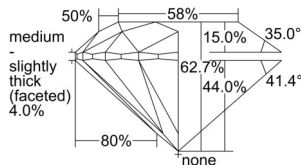

GIA®

FACSIMILE

GIA REPORT 7502599497

Verify this report at GIA.edu

GIA NATURAL DIAMOND DOSSIER®

October 08, 2024
GIA Report Number 7502599497
Shape and Cutting Style ..... Round Brilliant
Measurements ..... 5.64 - 5.66 x 3.54 mm

GRADING RESULTS

Carat Weight ..... 0.70 carat
Color Grade ..... E
Clarity Grade VS1
Cut Grade ..... Excellent

ADDITIONAL GRADING INFORMATION

Polish ..... Excellent
Symmetry ..... Excellent
Fluorescence ..... None
Clarity Characteristics..... Crystal, Cloud, Feather, Pinpoint
Inscription(s): GIA 7502599497

PROPORTIONS

Profile to actual proportions

GRADING SCALES

GIA COLOR SCALE	GIA CLARITY SCALE	GIA CUT SCALE	
D	FLAWLESS	EXCELLENT	
E	INTERNALLY FLAWLESS		
F		VVS₁	VERY GOOD
G	VVS₂		
H	VS₁	GOOD	
I	VS₂		
J	SI₁	FAIR	
K	SI₂		
L	I₁	POOR	
M			
N			
O	I₂		
P			
Q	I₃		
R			
S			
T			
U			
V			
W			
X			
Y			
Z