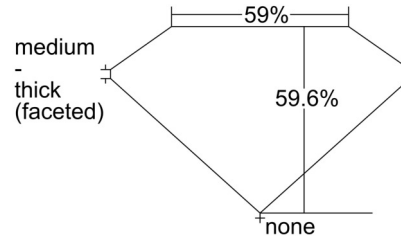

GIA NATURAL DIAMOND GRADING REPORT

October 09, 2024
GIA Report Number 7502601942
Shape and Cutting Style ..... Heart Brilliant
Measurements ..... 6.09 x 6.85 x 4.08 mm

GRADING RESULTS

Carat Weight ..... 1.00 carat
Color Grade L
Clarity Grade SI1

ADDITIONAL GRADING INFORMATION

Polish ..... Excellent
Symmetry ..... Excellent
Fluorescence ..... None
Inscription(s): GIA 7502601942
Comments: Pinpoints are not shown.

PROPORTIONS

Profile not to actual proportions