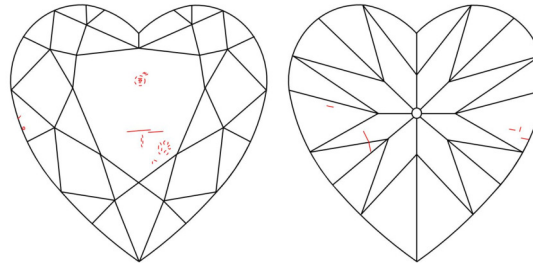

GIA NATURAL DIAMOND GRADING REPORT

October 09, 2024  
 GIA Report Number ..... 7502601942  
 Shape and Cutting Style ..... Heart Brilliant  
 Measurements ..... 6.09 x 6.85 x 4.08 mm

GRADING RESULTS

Carat Weight ..... 1.00 carat  
 Color Grade ..... L  
 Clarity Grade ..... SI1

ADDITIONAL GRADING INFORMATION

Polish ..... Excellent  
 Symmetry ..... Excellent  
 Fluorescence ..... None  
 Inscription(s): GIA 7502601942  
**Comments:** Pinpoints are not shown.

PROPORTIONS

Profile not to actual proportions

CLARITY CHARACTERISTICS

KEY TO SYMBOLS\*

-  Feather
-  Cloud
-  Crystal
-  Needle

\* Red symbols denote internal characteristics (inclusions). Green or black symbols denote external characteristics (blemishes). Diagram is an approximate representation of the diamond, and symbols shown indicate type, position, and approximate size of clarity characteristics. All clarity characteristics may not be shown. Details of finish are not shown.