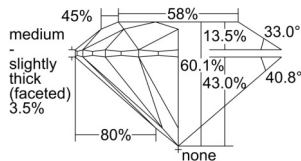

GIA®

FACSIMILE

GIA REPORT 7502605680

Verify this report at GIA.edu

GIA NATURAL DIAMOND DOSSIER®

October 09, 2024
GIA Report Number 7502605680
Shape and Cutting Style ..... Round Brilliant
Measurements ..... 6.34 - 6.35 x 3.81 mm

GRADING RESULTS

Carat Weight ..... 0.93 carat
Color Grade I
Clarity Grade VS1
Cut Grade ..... Excellent

ADDITIONAL GRADING INFORMATION

Polish ..... Excellent
Symmetry ..... Excellent
Fluorescence ..... None
Clarity Characteristics..... Feather, Needle, Pinpoint
Inscription(s): GIA 7502605680

PROPORTIONS

Profile to actual proportions

GRADING SCALES

GIA COLOR SCALE	GIA CLARITY SCALE	GIA CUT SCALE	
D	FLAWLESS	EXCELLENT	
E	INTERNALLY FLAWLESS		
F		VVS₁	VERY GOOD
G	VVS₂		
H	VS₁	GOOD	
I	VS₂		
J	SI₁	FAIR	
K	SI₂		
L	I₁	POOR	
M			I₂
N	I₃		
O			
P			
Q			
R			
S			
T			
U			
V			
W			
X			
Y			
Z