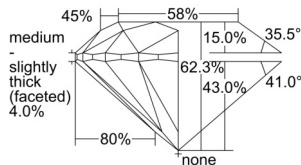

GIA®

FACSIMILE

GIA REPORT 7502632235

Verify this report at GIA.edu

GIA NATURAL DIAMOND DOSSIER®

October 14, 2024
GIA Report Number 7502632235
Shape and Cutting Style ..... Round Brilliant
Measurements ..... 5.80 - 5.81 x 3.62 mm

GRADING RESULTS

Carat Weight ..... 0.76 carat
Color Grade ..... F
Clarity Grade VS1
Cut Grade ..... Excellent

ADDITIONAL GRADING INFORMATION

Polish ..... Excellent
Symmetry ..... Excellent
Fluorescence ..... Medium Blue
Clarity Characteristics..... Crystal, Feather, Pinpoint, Needle
Inscription(s): GIA 7502632235

PROPORTIONS

Profile to actual proportions

GRADING SCALES

GIA COLOR SCALE	GIA CLARITY SCALE	GIA CUT SCALE	
D	FLAWLESS	EXCELLENT	
E	INTERNALLY FLAWLESS		
F		VVS₁	VERY GOOD
G	VVS₂		
H	VS₁	GOOD	
I	VS₂		
J	SI₁	FAIR	
K	SI₂		
L	I₁	POOR	
M			
N			
O	I₂		
P			
Q			
R	I₃		
S			
T			
U			
V			
W			
X			
Y			
Z