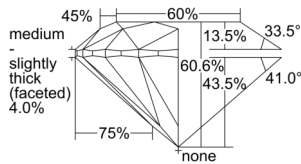

GIA®

FACSIMILE

GIA REPORT 7502633442

Verify this report at GIA.edu

GIA NATURAL DIAMOND DOSSIER®

October 11, 2024
GIA Report Number 7502633442
Shape and Cutting Style ..... Round Brilliant
Measurements ..... 5.11 - 5.13 x 3.11 mm

GRADING RESULTS

Carat Weight ..... 0.50 carat
Color Grade ..... G
Clarity Grade VVS1
Cut Grade ..... Excellent

ADDITIONAL GRADING INFORMATION

Polish ..... Excellent
Symmetry ..... Excellent
Fluorescence ..... None
Clarity Characteristics ..... Pinpoint, Feather
Inscription(s): GIA 7502633442

PROPORTIONS

Profile to actual proportions

GRADING SCALES

GIA COLOR SCALE	GIA CLARITY SCALE	GIA CUT SCALE	
D	FLAWLESS	EXCELLENT	
E	INTERNALLY FLAWLESS		
F		VVS₁	VERY GOOD
G	VVS₂		
H	VS₁	GOOD	
I	VS₂		
J	SI₁	FAIR	
K	SI₂		
L	I₁	POOR	
M	I₂		
N	I₃		
O			
P			
Q			
R			
S			
T			
U			
V			
W			
X			
Y			
Z