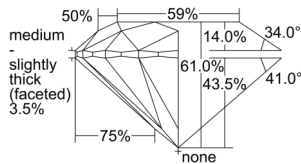

GIA®

FACSIMILE

GIA REPORT 7502640361

Verify this report at GIA.edu

GIA NATURAL DIAMOND DOSSIER®

October 14, 2024
GIA Report Number 7502640361
Shape and Cutting Style ..... Round Brilliant
Measurements ..... 5.71 - 5.72 x 3.48 mm

GRADING RESULTS

Carat Weight ..... 0.70 carat
Color Grade ..... E
Clarity Grade SI2
Cut Grade ..... Excellent

ADDITIONAL GRADING INFORMATION

Polish ..... Excellent
Symmetry ..... Excellent
Fluorescence ..... None
Clarity Characteristics..... Cloud, Crystal, Feather
Inscription(s): GIA 7502640361

PROPORTIONS

Profile to actual proportions

GRADING SCALES

GIA COLOR SCALE	GIA CLARITY SCALE	GIA CUT SCALE	
D	FLAWLESS	EXCELLENT	
E	INTERNALLY FLAWLESS		
F		VVS₁	VERY GOOD
G	VVS₂		
H	VS₁	GOOD	
I	VS₂		
J	SI₁	FAIR	
K	SI₂		
L	I₁	POOR	
M	I₂		
N	I₃		
O