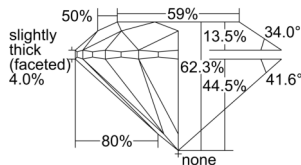

GIA®

FACSIMILE

GIA REPORT 7502642061

Verify this report at GIA.edu

GIA NATURAL DIAMOND DOSSIER®

October 11, 2024
GIA Report Number 7502642061
Shape and Cutting Style ..... Round Brilliant
Measurements ..... 4.49 - 4.51 x 2.80 mm

GRADING RESULTS

Carat Weight ..... 0.35 carat
Color Grade ..... G
Clarity Grade S11
Cut Grade ..... Excellent

ADDITIONAL GRADING INFORMATION

Polish ..... Excellent
Symmetry ..... Excellent
Fluorescence ..... None
Clarity Characteristics..... Cloud, Crystal, Feather, Knot
Inscription(s): GIA 7502642061

PROPORTIONS

Profile to actual proportions

GRADING SCALES

GIA COLOR SCALE	GIA CLARITY SCALE	GIA CUT SCALE	
D	FLAWLESS	EXCELLENT	
E	INTERNALLY FLAWLESS		
F		VVS₁	VERY GOOD
G	VVS₂		
H	VS₁	GOOD	
I	VS₂		
J	S1₁	FAIR	
K	S1₂		
L	I₁	POOR	
M	I₂		
N	I₃		
O			
P			
Q			
R			
S			
T			
U			
V			
W			
X			
Y			
Z