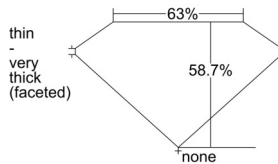

GIA®

FACSIMILE

GIA REPORT 7502643965

Verify this report at GIA.edu

GIA NATURAL DIAMOND DOSSIER®

October 14, 2024
GIA Report Number 7502643965
Shape and Cutting Style ..... Heart Brilliant
Measurements ..... 4.57 x 5.26 x 3.09 mm

GRADING RESULTS

Carat Weight ..... 0.43 carat
Color Grade ..... H
Clarity Grade SI1

ADDITIONAL GRADING INFORMATION

Polish ..... Excellent
Symmetry ..... Very Good
Fluorescence ..... None
Clarity Characteristics ..... Cloud, Feather
Inscription(s): GIA 7502643965

PROPORTIONS

Profile not to actual proportions

GRADING SCALES

GIA COLOR SCALE		GIA CLARITY SCALE			
COLORLESS	D	VERY VERY SLIGHTLY INCLUDED	FLAWLESS		
	E		INTERNALLY FLAWLESS		
	F	VERY SLIGHTLY INCLUDED	VVS₁		
	G		VVS₂		
	H		VS₁		
	NEAR COLORLESS	I	SLIGHTLY INCLUDED	VS₂	
		J		SI₁	
		FAINT	K	INCLUDED	SI₂
			L		I₁
			M		I₂
VERT LIGHT	N	LIGHT	I₃		
	O				
	P				
	Q				
	R				
	S				
	T