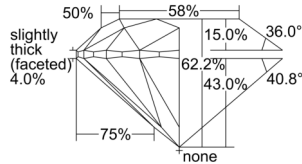

GIA®

FACSIMILE

GIA REPORT 7502644968

Verify this report at GIA.edu

GIA NATURAL DIAMOND DOSSIER®

October 14, 2024
GIA Report Number 7502644968
Shape and Cutting Style ..... Round Brilliant
Measurements ..... 5.03 - 5.06 x 3.14 mm

GRADING RESULTS

Carat Weight ..... 0.50 carat
Color Grade ..... G
Clarity Grade S11
Cut Grade ..... Excellent

ADDITIONAL GRADING INFORMATION

Polish ..... Excellent
Symmetry ..... Excellent
Fluorescence ..... None
Clarity Characteristics..... Crystal, Cloud, Feather
Inscription(s): GIA 7502644968

PROPORTIONS

Profile to actual proportions

GRADING SCALES

GIA COLOR SCALE	GIA CLARITY SCALE	GIA CUT SCALE	
D	FLAWLESS	EXCELLENT	
E	INTERNALLY FLAWLESS		
F		VVS₁	VERY GOOD
G	VVS₂		
H	VS₁	GOOD	
I	VS₂		
J	S1₁	FAIR	
K	S1₂		
L	I₁	POOR	
M	I₂		
N	I₃		
O			
P			
Q			
R			
S			
T			
U			
V			
W			
X			
Y			
Z