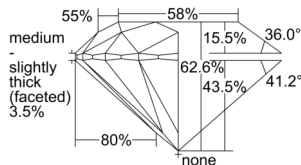

GIA®

FACSIMILE

GIA REPORT 7502654360

Verify this report at GIA.edu

GIA NATURAL DIAMOND DOSSIER®

October 15, 2024
GIA Report Number 7502654360
Shape and Cutting Style ..... Round Brilliant
Measurements ..... 5.45 - 5.48 x 3.42 mm

GRADING RESULTS

Carat Weight ..... 0.63 carat
Color Grade ..... H
Clarity Grade S11
Cut Grade ..... Excellent

ADDITIONAL GRADING INFORMATION

Polish ..... Excellent
Symmetry ..... Excellent
Fluorescence ..... None
Clarity Characteristics ..... Feather
Inscription(s): GIA 7502654360

PROPORTIONS

Profile to actual proportions

GRADING SCALES

GIA COLOR SCALE	GIA CLARITY SCALE	GIA CUT SCALE	
D	FLAWLESS	EXCELLENT	
E	INTERNALLY FLAWLESS		
F		VVS₁	VERY GOOD
G	VVS₂		
H	VS₁	GOOD	
I	VS₂		
J	S1₁	FAIR	
K	S1₂		
L	I₁	POOR	
M	I₂		
N	I₃		
O			
P			
Q			
R			
S			
T			
U			
V			
W			
X			
Y			
Z