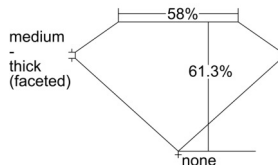

GIA®

FACSIMILE

GIA REPORT

7502661981

Verify this report at GIA.edu

GIA NATURAL DIAMOND DOSSIER®

October 16, 2024
GIA Report Number 7502661981
Shape and Cutting Style ..... Heart Brilliant
Measurements ..... 4.67 x 5.49 x 3.36 mm

GRADING RESULTS

Carat Weight ..... 0.51 carat
Color Grade ..... J
Clarity Grade SI1

ADDITIONAL GRADING INFORMATION

Polish ..... Excellent
Symmetry ..... Excellent
Fluorescence ..... Medium Blue
Clarity Characteristics ..... Crystal
Inscription(s): GIA 7502661981

PROPORTIONS

Profile not to actual proportions

GRADING SCALES

GIA COLOR SCALE		GIA CLARITY SCALE			
COLORLESS	D	VERY VERY SLIGHTLY INCLUDED	FLAWLESS		
	E		INTERNALLY FLAWLESS		
	F	VERY SLIGHTLY INCLUDED	VVS₁		
	G		VVS₂		
	H		VS₁		
	NEAR COLORLESS	I	SLIGHTLY INCLUDED	VS₂	
		J		SI₁	
		FAINT	K	INCLUDED	SI₂
			L		I₁
			M		I₂
VERT LIGHT	N	LIGHT	I₃		
	O				
	P				
	Q				
	R