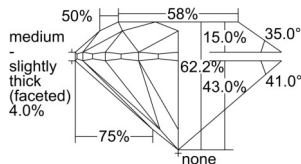

GIA®

FACSIMILE

GIA REPORT 7502676886

Verify this report at GIA.edu

GIA NATURAL DIAMOND DOSSIER®

October 17, 2024
GIA Report Number 7502676886
Shape and Cutting Style ..... Round Brilliant
Measurements ..... 5.06 - 5.09 x 3.16 mm

GRADING RESULTS

Carat Weight ..... 0.50 carat
Color Grade ..... E
Clarity Grade VS2
Cut Grade ..... Excellent

ADDITIONAL GRADING INFORMATION

Polish ..... Excellent
Symmetry ..... Excellent
Fluorescence ..... None
Clarity Characteristics..... Cloud, Crystal, Feather
Inscription(s): GIA 7502676886

PROPORTIONS

Profile to actual proportions

GRADING SCALES

GIA COLOR SCALE	GIA CLARITY SCALE	GIA CUT SCALE	
D	FLAWLESS	EXCELLENT	
E	INTERNALLY FLAWLESS		
F		VVS₁	VERY GOOD
G	VVS₂		
H	VS₁	GOOD	
I	VS₂		
J	SI₁	FAIR	
K	SI₂		
L	I₁	POOR	
M	I₂		
N	I₃		
O			
P			
Q			
R			
S			
T			
U			
V			
W			
X			
Y			
Z