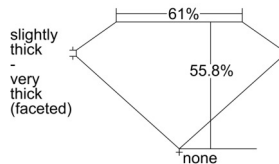

GIA®

FACSIMILE

GIA REPORT

7502689672

Verify this report at GIA.edu

GIA NATURAL DIAMOND DOSSIER®

October 18, 2024
GIA Report Number 7502689672
Shape and Cutting Style ..... Heart Brilliant
Measurements ..... 5.86 x 6.75 x 3.77 mm

GRADING RESULTS

Carat Weight ..... 0.90 carat
Color Grade ..... E
Clarity Grade VS1

ADDITIONAL GRADING INFORMATION

Polish ..... Excellent
Symmetry ..... Excellent
Fluorescence ..... Faint
Clarity Characteristics..... Cloud, Indented Natural, Feather, Pinpoint

Inscription(s): GIA 7502689672

PROPORTIONS

Profile not to actual proportions

GRADING SCALES

GIA COLOR SCALE		GIA CLARITY SCALE			
COLORLESS	D	NEAR COLORLESS	FLAWLESS		
	E		INTERNALLY FLAWLESS		
	F		VERY VERY SLIGHTLY INCLUDED	VVS₁	
	G			VVS₂	
	H		VERY SLIGHTLY INCLUDED	VS₁	
	I			VS₂	
	J			SLIGHTLY INCLUDED	SI₁
	K		SI₂		
	L		INCLUDED		I₁
	M				I₂
N	I₃				
O					
P					
Q					
FAINT	R				
	S				
	T				
	U				
	V				
	W				
VERY LIGHT	X				
	Y				
	Z				
LIGHT