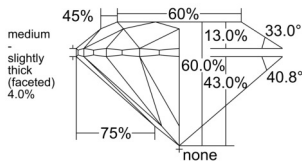

GIA®

FACSIMILE

GIA REPORT 7502714980

Verify this report at GIA.edu

GIA NATURAL DIAMOND DOSSIER®

December 10, 2024
GIA Report Number 7502714980
Shape and Cutting Style ..... Round Brilliant
Measurements ..... 4.07 - 4.08 x 2.45 mm

GRADING RESULTS

Carat Weight ..... 0.25 carat
Color Grade ..... F
Clarity Grade VS1
Cut Grade ..... Excellent

ADDITIONAL GRADING INFORMATION

Polish ..... Excellent
Symmetry ..... Excellent
Fluorescence ..... None
Clarity Characteristics ..... Feather, Cloud
Inscription(s): GIA 7502714980

PROPORTIONS

Profile to actual proportions

GRADING SCALES

GIA COLOR SCALE

COLORED	D
	E
	F
	G
	H
	I
	J
NEAR COLORLESS	K
	L
Faint	M
	N
	O
	P
	R
	S
	T
	U
	V
	W
	X
	Y
Light	Z

GIA CLARITY SCALE

FLAWLESS	VERY VERY SLIGHTLY INCLUDED	VS₁	VS₂	VS₁	VS₂	SI₁	SI₂	I₁	I₂	I₃	
											FLAWLESS
INTERNALLY FLAWLESS	VERY SLIGHTLY INCLUDED										

GIA CUT SCALE

EXCELLENT
VERY GOOD
GOOD
FAIR
POOR