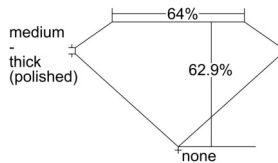

GIA®

FACSIMILE

GIA REPORT 7502732191

Verify this report at GIA.edu

GIA NATURAL DIAMOND DOSSIER®

November 18, 2024
GIA Report Number 7502732191
Shape and Cutting Style ..... Emerald Cut
Measurements ..... 5.95 x 3.80 x 2.39 mm

GRADING RESULTS

Carat Weight ..... 0.56 carat
Color Grade ..... H
Clarity Grade VVS1

ADDITIONAL GRADING INFORMATION

Polish ..... Excellent
Symmetry ..... Very Good
Fluorescence ..... None
Clarity Characteristics..... Pinpoint, Surface Graining
Inscription(s): GIA 7502732191

PROPORTIONS

Profile not to actual proportions

GRADING SCALES

GIA COLOR SCALE		GIA CLARITY SCALE			
COLORLESS	D	VERY VERY SLIGHTLY INCLUDED	FLAWLESS		
	E		INTERNALLY FLAWLESS		
	F	VERY SLIGHTLY INCLUDED	VVS₁		
	G		VVS₂		
	H		VS₁		
	NEAR COLORLESS	I	SLIGHTLY INCLUDED	VS₂	
		J		SI₁	
		FAINT	K	INCLUDED	SI₂
			L		I₁
			M		I₂
VERT LIGHT	N	LIGHT	I₃		
	O				
	P				
	Q				
	R