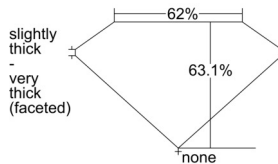

GIA®

FACSIMILE

GIA REPORT 7502743579

Verify this report at GIA.edu

GIA NATURAL DIAMOND DOSSIER®

October 28, 2024
GIA Report Number **7502743579**
Shape and Cutting Style ..... **Pear Brilliant**
Measurements ..... **6.36 x 4.05 x 2.56 mm**

GRADING RESULTS

Carat Weight ..... **0.41 carat**
Color Grade ..... **D**
Clarity Grade **VS1**

ADDITIONAL GRADING INFORMATION

Polish ..... **Excellent**
Symmetry ..... **Very Good**
Fluorescence ..... **None**
Clarity Characteristics ..... **Feather**
Inscription(s): **GIA 7502743579**

PROPORTIONS

Profile not to actual proportions

GRADING SCALES

GIA COLOR SCALE		GIA CLARITY SCALE			
COLORLESS	D	VERY VERY SLIGHTLY INCLUDED	FLAWLESS		
	E		INTERNALLY FLAWLESS		
	F	VERY SLIGHTLY INCLUDED	VS₁		
	G		VS₂		
	H		VS₁		
	NEAR COLORLESS	I	SLIGHTLY INCLUDED	VS₂	
		J		SI₁	
		FAINT	K	INCLUDED	SI₂
			L		I₁
			M		I₂
VERT LIGHT	N	INCLUDED	I₃		
	O				
	P				
	Q				
	R				
LIGHT	S				
	T				
	U				
	V				
	W				
	X				
	Y				
	Z